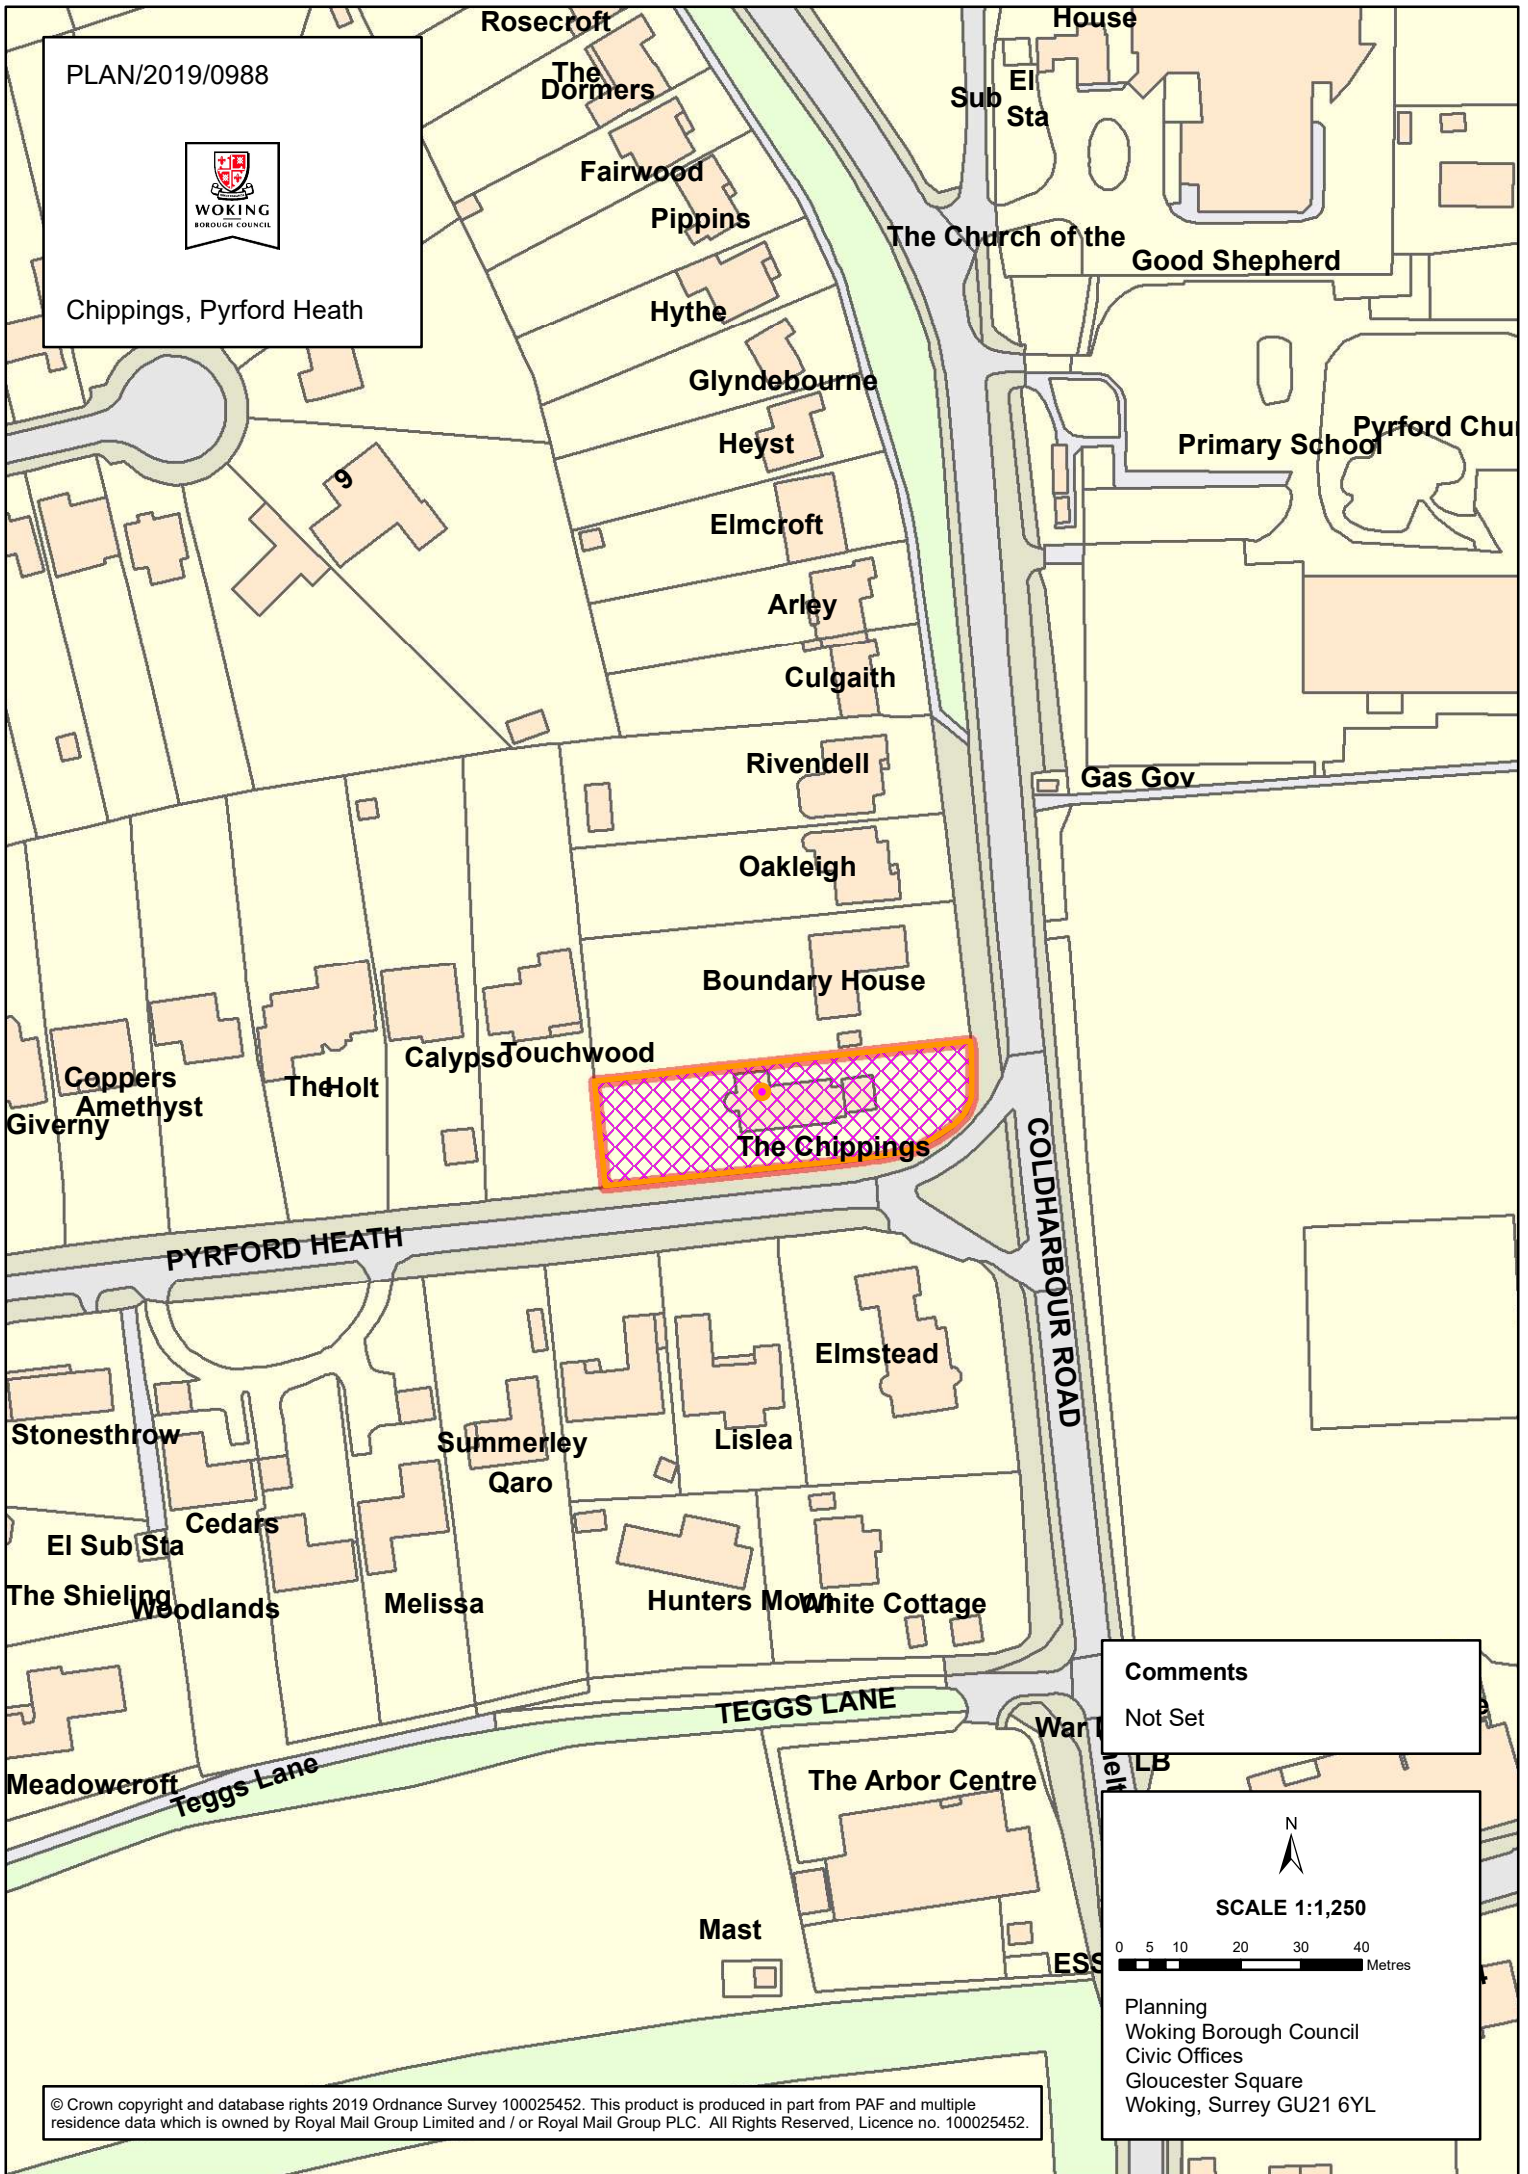

PLAN/2019/0988

Chippings, Pyrford Heath

Comments
Not Set

N

SCALE 1:1,250

0 5 10 20 30 40 Metres

Planning
Woking Borough Council
Civic Offices
Gloucester Square
Woking, Surrey GU21 6YL